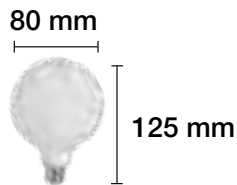

LÁMPARA GLOBO G80 FILAMENTO LED OPAL

3000 K	REF. 2601780	1050 Lm
3000 K	REF. 2601780-R (REGULABLE)	1050 Lm
6500 K	REF. 2601783	1050 Lm
6500 K	REF. 2601783-R (REGULABLE)	1050 Lm
8 W	E27	360°
230 V	25.000 H