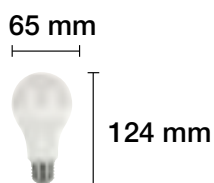

LÁMPARA STANDARD LED REGULABLE

3000 K REF. 2601756 1000 Lm
6500 K REF. 2601757 1050 Lm
12 W E27 160° 230 V 30.000 H