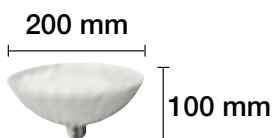

24 W E27 120° 230 V 25.000 H

LÁMPARA R7S LED 118 MM

3000 K	REF. 2609092	1000 Lm
6500 K	REF. 2609093	1100 Lm
10 W	R7S	360°
230 V	25.000 H	

LÁMPARA R7S LED 118 MM REGULABLE

3000 K	REF. 2609086	1000 Lm
6500 K	REF. 2609087	1100 Lm
10 W	R7S	360°
230 V	25.000 H	