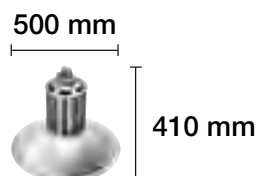

CAMPANA LED INDUSTRIAL 60W IP40 PF>0,9

4000 K REF. 4400015 8100 Lm
 6500 K REF. 4400005 5400 Lm
60 W 110° 230 V 40.000 H

CAMPANA LED INDUSTRIAL 100W IP40 PF>0,9

4000 K REF. 4400016 13500 Lm
 6500 K REF. 4400006 9000 Lm
100 W 110° 230 V 40.000 H