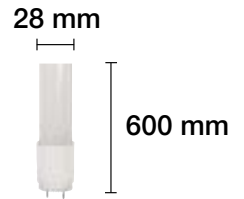

TUBO LED CRISTAL 9W ECO 60 CM

6500 K

REF. 2602912

750 Lm

6500 K

REF. 2602912-C

750 Lm

(Cebador incluido
reemplazo directo)

9 W

G13

135°

230 V

20.000 H