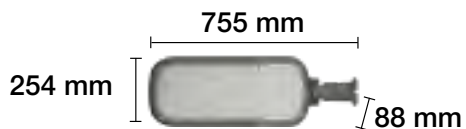

CABEZA FAROLA LED 200W CON SENSOR CREPUSCULAR CODO ORIENTABLE IP66

4000 K REF. 4400027 26000 Lm

6500 K REF. 4400028 26000 Lm

200 W 70x140° 230 V 30.000 H