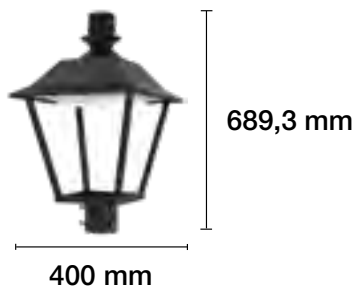

CABEZA DE FAROLA LED 60W TIPO VILLA IP65

4000 K REF. 4400030 7800 Lm

60 W 120° 230 V 40.000 H