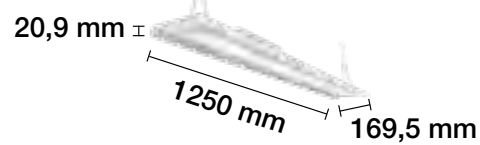

PANTALLA COLGANTE LED 150W INDUSTRIAL
REGULABLE IP50 PF>0,9 DALI DRIVER MEANWELL
CHIP PHILIPS

5000 K ☐ REF. 1801760 21000 Lm

150 W 90° 100-240 V 40.000 H

(66,4 mm grosor driver incluido)