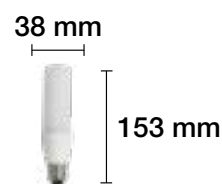

LÁMPARA TUBULAR LED T40

- 3000 K REF. 2601655 1000 Lm
- 4000 K REF. 2601649 1000 Lm
- 6500 K REF. 2601656 1000 Lm

11 W E27 300° 230 V 20.000 H