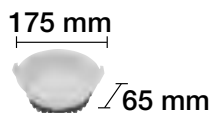

DOWNLIGHT LED 20W EMPOTRABLE ANTIDESLUMBRAMIENTO

3000 K

REF. 2809066

2060 Lm

20 W

corte 168 mm

120°

85-265 V

50.000 H