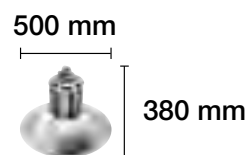

CAMPANA LED INDUSTRIAL 60W IP40 PF>0,9

4000 K REF. 4400015 8100 Lm
 6500 K REF. 4400005 5400 Lm
60 W 110° 230 V 40.000 H

CAMPANA LED INDUSTRIAL 100W IP40 PF>0,9

4000 K REF. 4400016 13500 Lm
 6500 K REF. 4400006 9000 Lm
100 W 110° 230 V 40.000 H