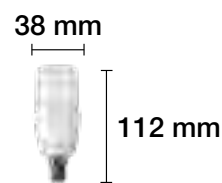

LÁMPARA PEBETERA LED 2 W

- 3000 K REF. 2601510 200 Lm
- 3000 K REF. 2601510/B 200 Lm
- 4000 K REF. 2601511 200 Lm
- 4000 K REF. 2601511/B 200 Lm
- 6500 K REF. 2601512 200 Lm
- 6500 K REF. 2601512/B 200 Lm

2 W E14 120° 230 V 20.000 H

LÁMPARA PEBETERA LED 2 W

- 3000 K REF. 2601434 130 Lm
- 4000 K REF. 2601435 130 Lm
- 6500 K REF. 2601428 150 Lm

2 W E14 120° 230 V 20.000 H

LÁMPARA TUBULAR LED T40

- 3000 K REF. 2601653 750 Lm
- 4000 K REF. 2601647 770 Lm
- 6500 K REF. 2601654 800 Lm