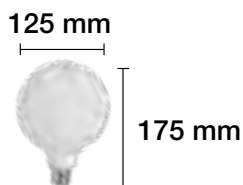

LÁMPARA GLOBO G125 FILAMENTO LED OPAL

3000 K	REF. 2601786	1050 Lm
3000 K	REF. 2601786-R (REGULABLE)	1050 Lm
6500 K	REF. 2601788	1050 Lm
6500 K	REF. 2601788-R (REGULABLE)	1050 Lm
8 W	E27	360°
230 V	25.000 H