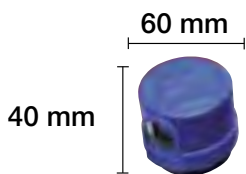

TAPA CUBRE SENSOR PARA FAROLAS 4400020-28

REF. 4400029