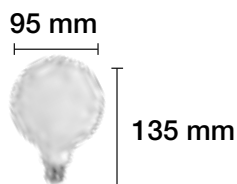

LÁMPARA GLOBO G95 FILAMENTO LED OPAL

3000 K	REF. 2601783	1050 Lm
3000 K	REF. 2601783-R (REGULABLE)	1050 Lm
6500 K	REF. 2601785	1050 Lm
6500 K	REF. 2601785-R (REGULABLE)	1050 Lm
8 W	E27	360°
230 V	25.000 H