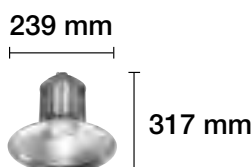

**CAMPANA LED INDUSTRIAL 150W IP40 PF>0,9
REGULABLE DALI DRIVER MEANWELL CHIP PHILIPS**

4000 K REF. 4400017 20250 Lm
5700 K REF. 4400008 20250 Lm
150 W 110° 230 V 40.000 H