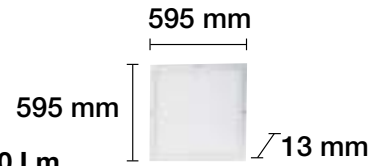

PANEL LED PLANI 40W 60X60
TECHO ARMSTRONG PF>0,9

- 4000 K REF. 2805002-U 3200 Lm
- 6500 K REF. 2805003-U 3200 Lm

- 40 W
- 120°
- 230 V
- 30.000 H