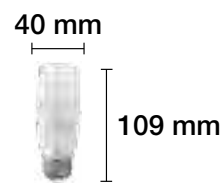

LÁMPARA TUBULAR LED T40

- 3000 K REF. 2601657 800 Lm
- 4000 K REF. 2601658 820 Lm
- 6500 K REF. 2601659 840 Lm

8 W E27 300° 230 V 20.000 H