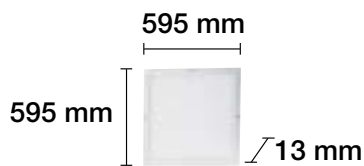

PANEL LED 40W 60X60 TECHO ARMSTRONG REGULABLE 1-10 V PF>0,9

4000 K ☐ REF. 2805018 3200 Lm

6500 K ☐ REF. 2805019 3200 Lm

40 W 120° 230 V 30.000 H