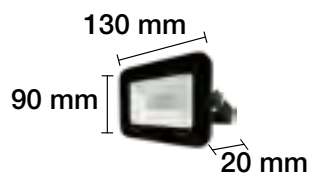

3000 K ■ REF. 2001506 2600 Lm

3000 K □ REF. 2001506-BL 2600 Lm

6500 K ■ REF. 2001507 3000 Lm

6500 K □ REF. 2001507-BL 3000 Lm

50 W 100° 230 V 25.000 H

PROYECTOR LED 10W IP65

3000 K ■ REF. 2002920 700 Lm

6500 K ■ REF. 2002922 750 Lm