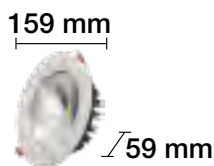

DOWNLIGHT LED 18W EMPOTRAR IP65

- 4000 K ☐ REF. 2801514 1890 Lm
- 6500 K ☐ REF. 2801515 1890 Lm

18 W **corte 145 mm** **90°** **85-265 V** **50.000 H**