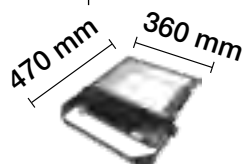

**PROYECTOR LED 200W EXTRAPLANO IP65 PF>0.9
CHIP SMD 3030 PHILIPS. DRIVER DONE**

4000 K ■ REF. 2001648 20000 Lm

6500 K ■ REF. 2001649 22000 Lm

200 W

60°

85-265 V

30.000 H